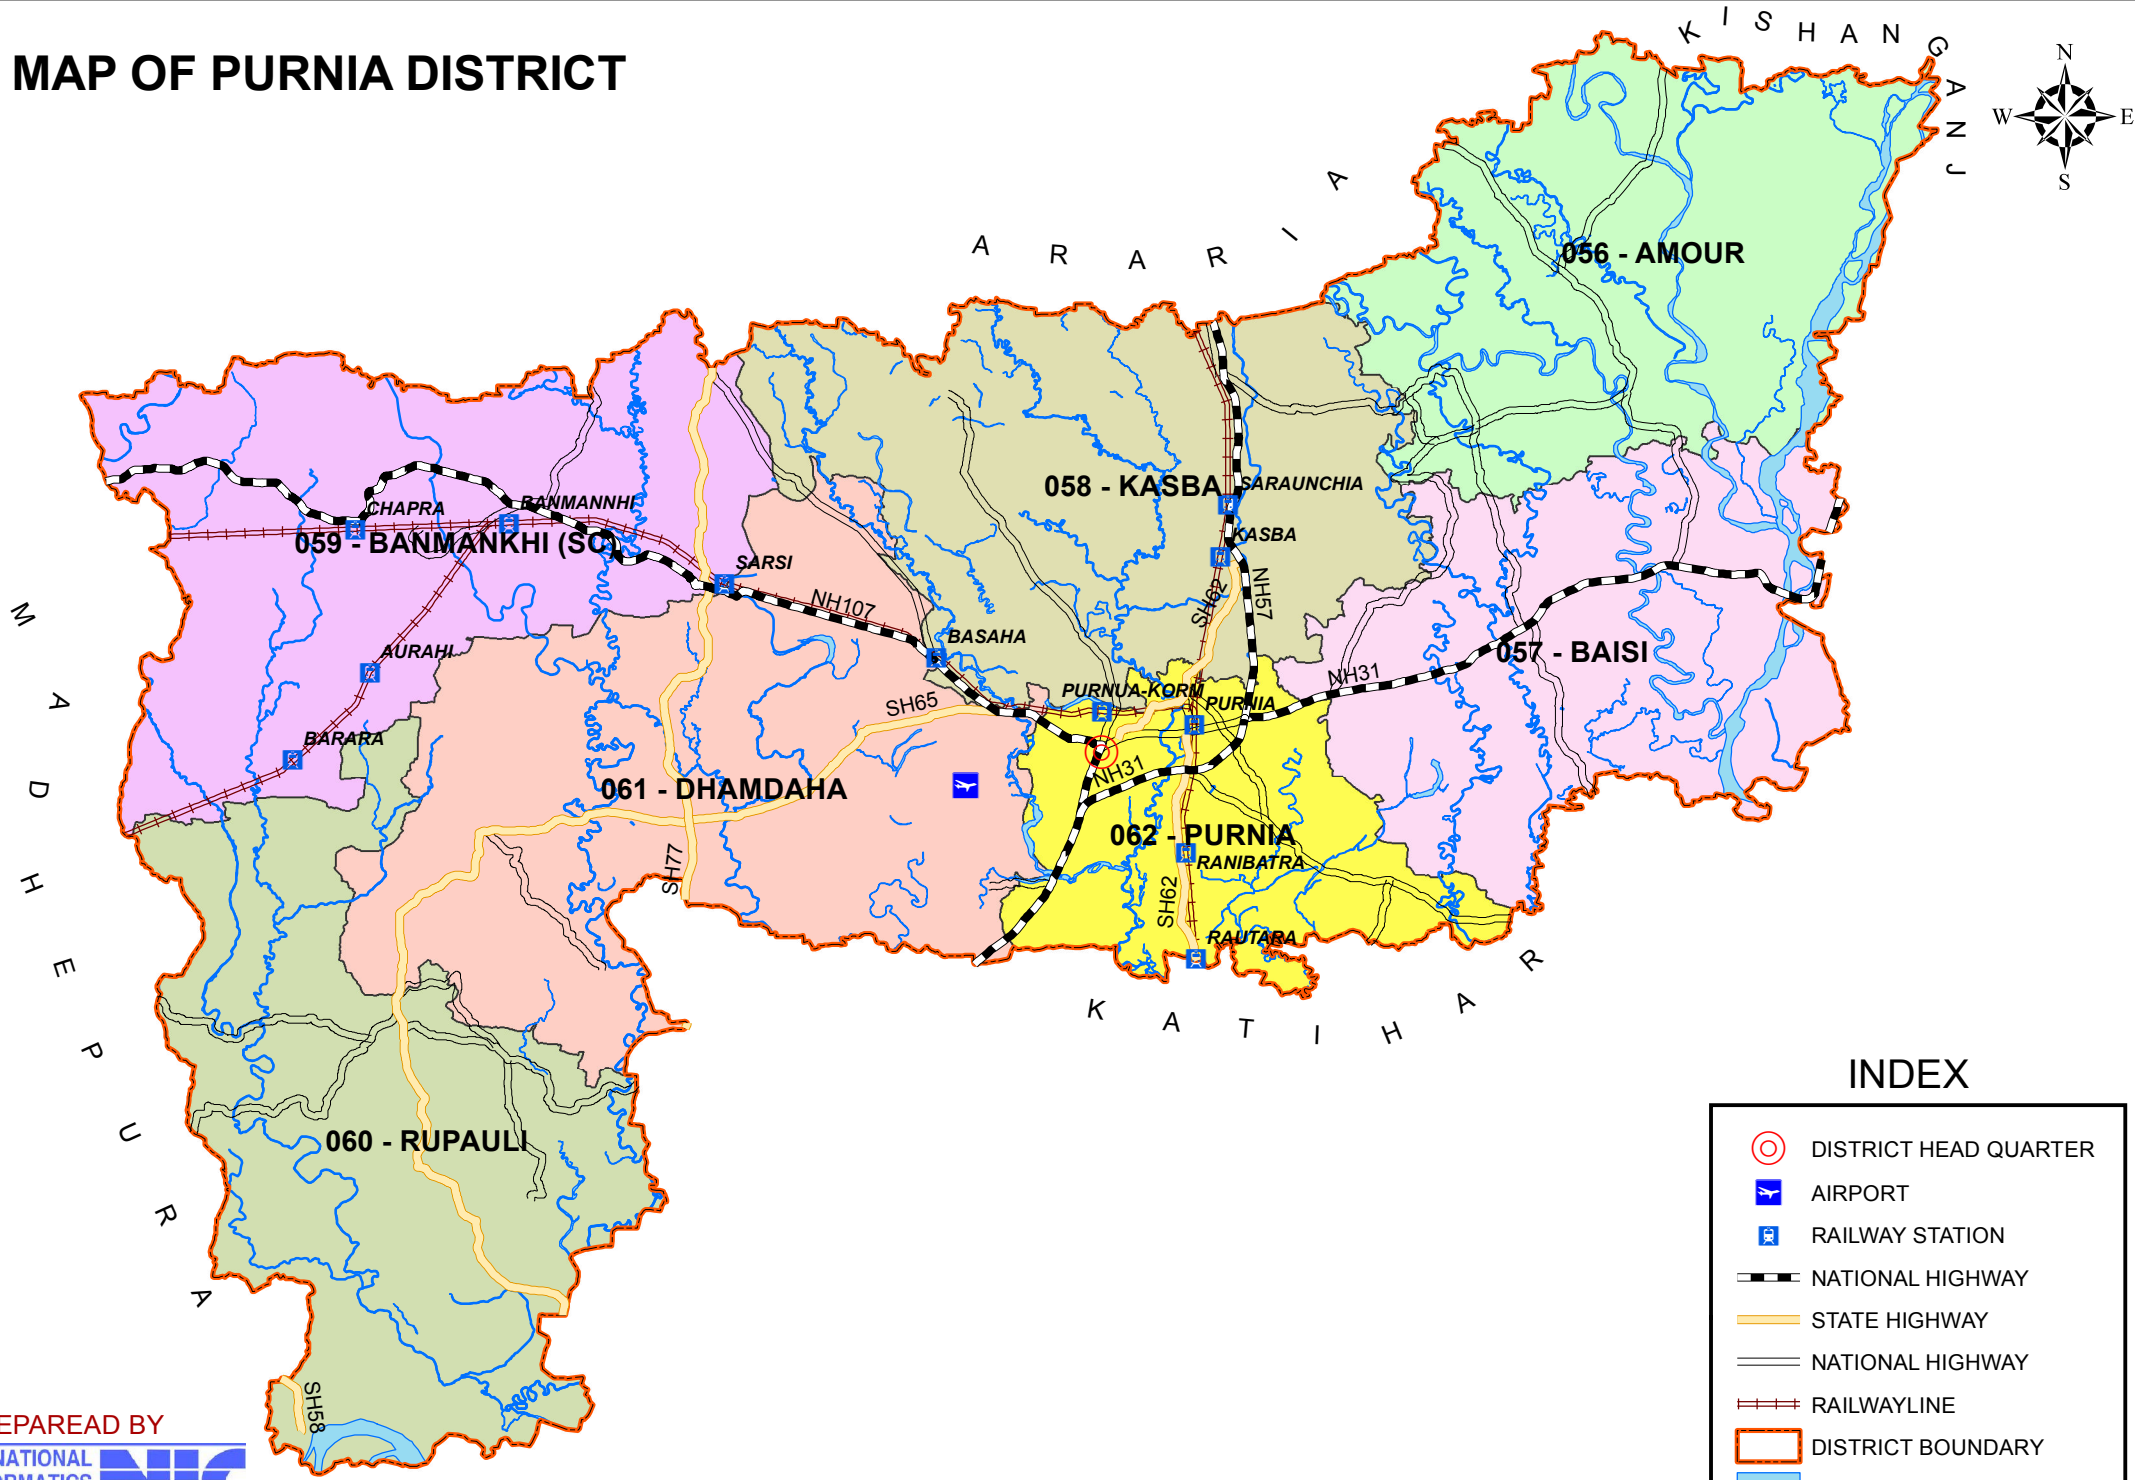

MAP OF PURNIA DISTRICT

INDEX

	DISTRICT HEAD QUARTER
	AIRPORT
	RAILWAY STATION
	NATIONAL HIGHWAY
	STATE HIGHWAY
	NATIONAL HIGHWAY
	RAILWAYLINE
	DISTRICT BOUNDARY
	RIVER