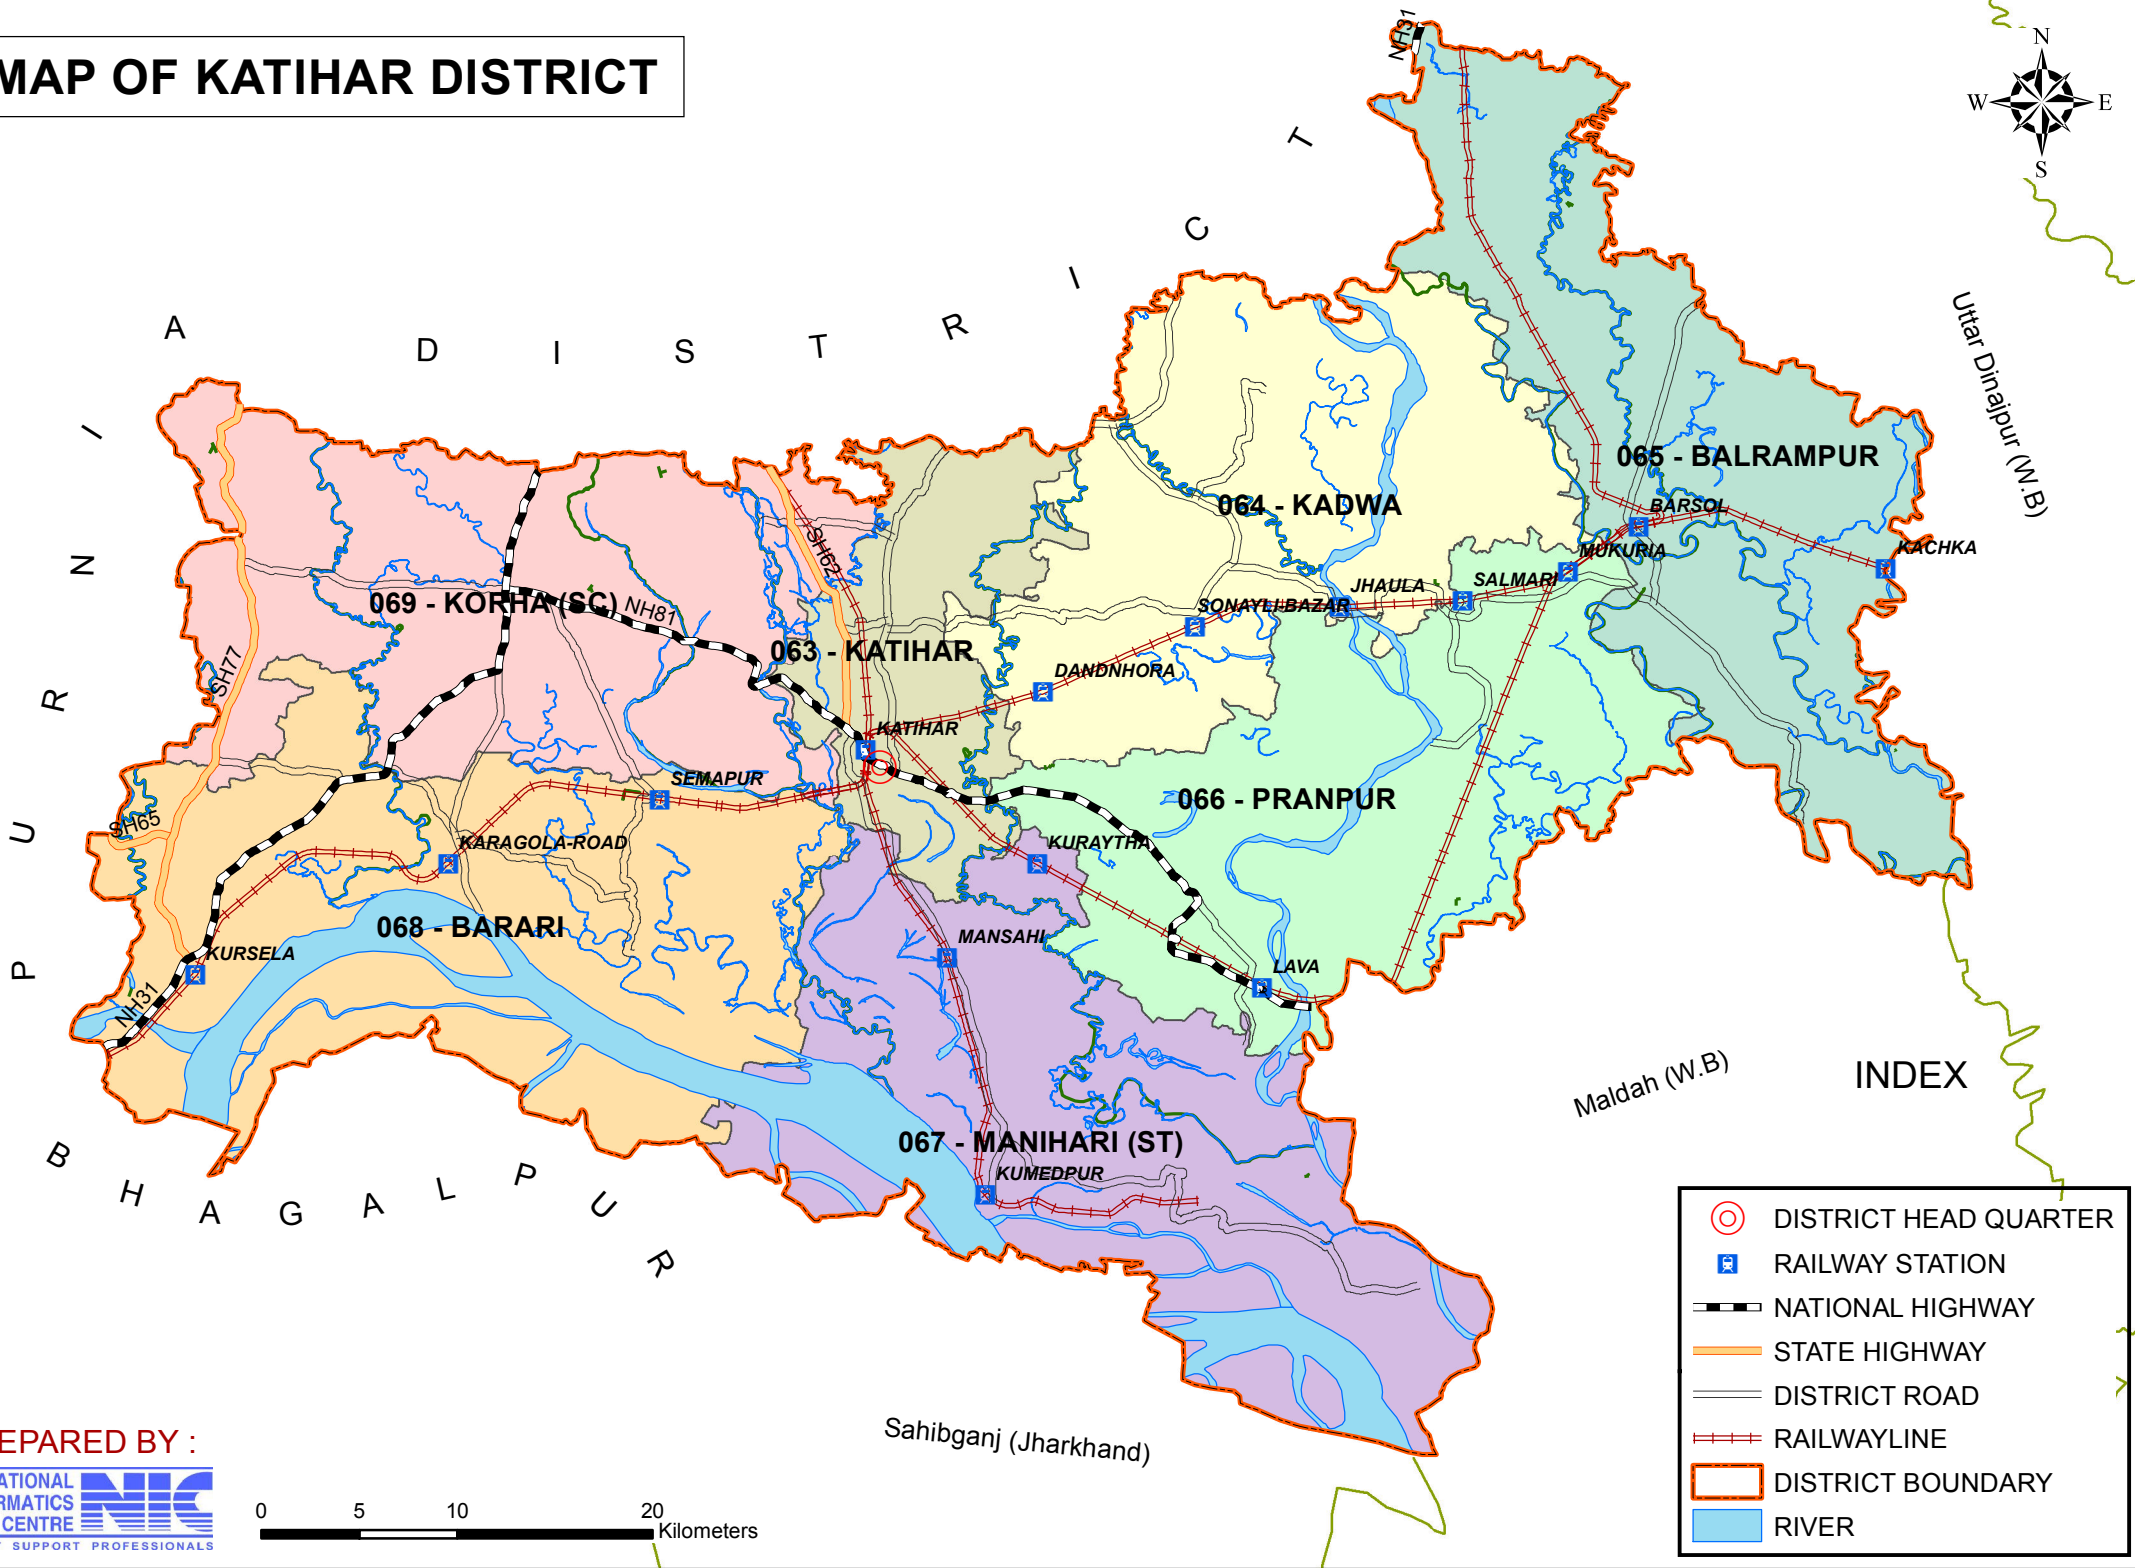

MAP OF KATIHAR DISTRICT

- DISTRICT HEAD QUARTER
- RAILWAY STATION
- NATIONAL HIGHWAY
- STATE HIGHWAY
- DISTRICT ROAD
- RAILWAYLINE
- DISTRICT BOUNDARY
- RIVER

PREPARED BY :
NATIONAL INFORMATICS CENTRE

 THE IT SUPPORT PROFESSIONALS

Sahibganj (Jharkhand)

Maldah (W.B.)

INDEX